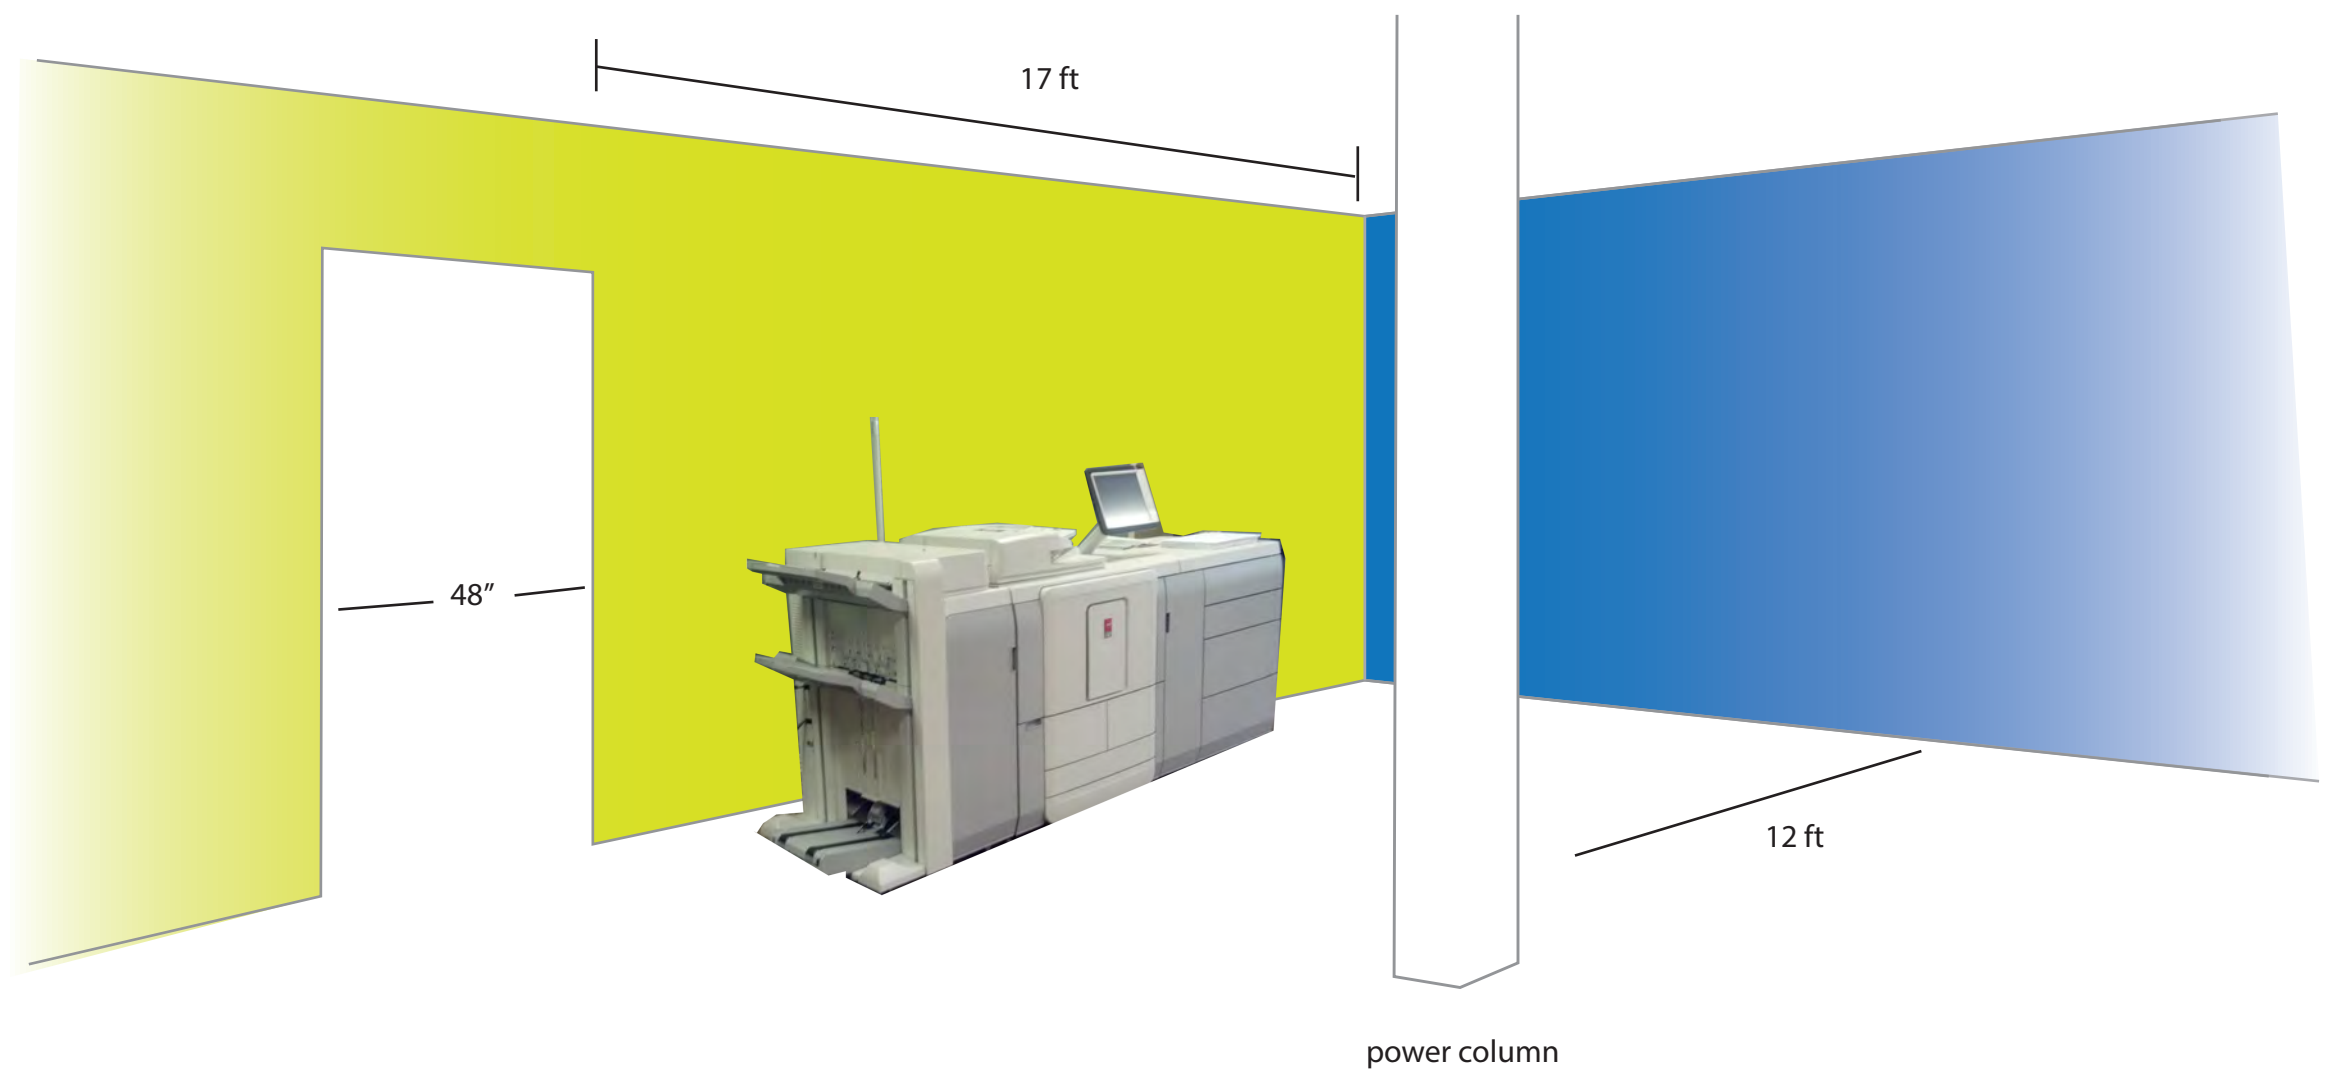

Derek, INTERIOR CONCEPTS

PRODUCTION SHOWROOM 3946 DEEP ROAD

Top View

Broad Street Wall

24 ft

Power Column

10-11 ft

3946 Deep Rock Road

Power Column

Warehouse Wall

3946 Deep Rock Road