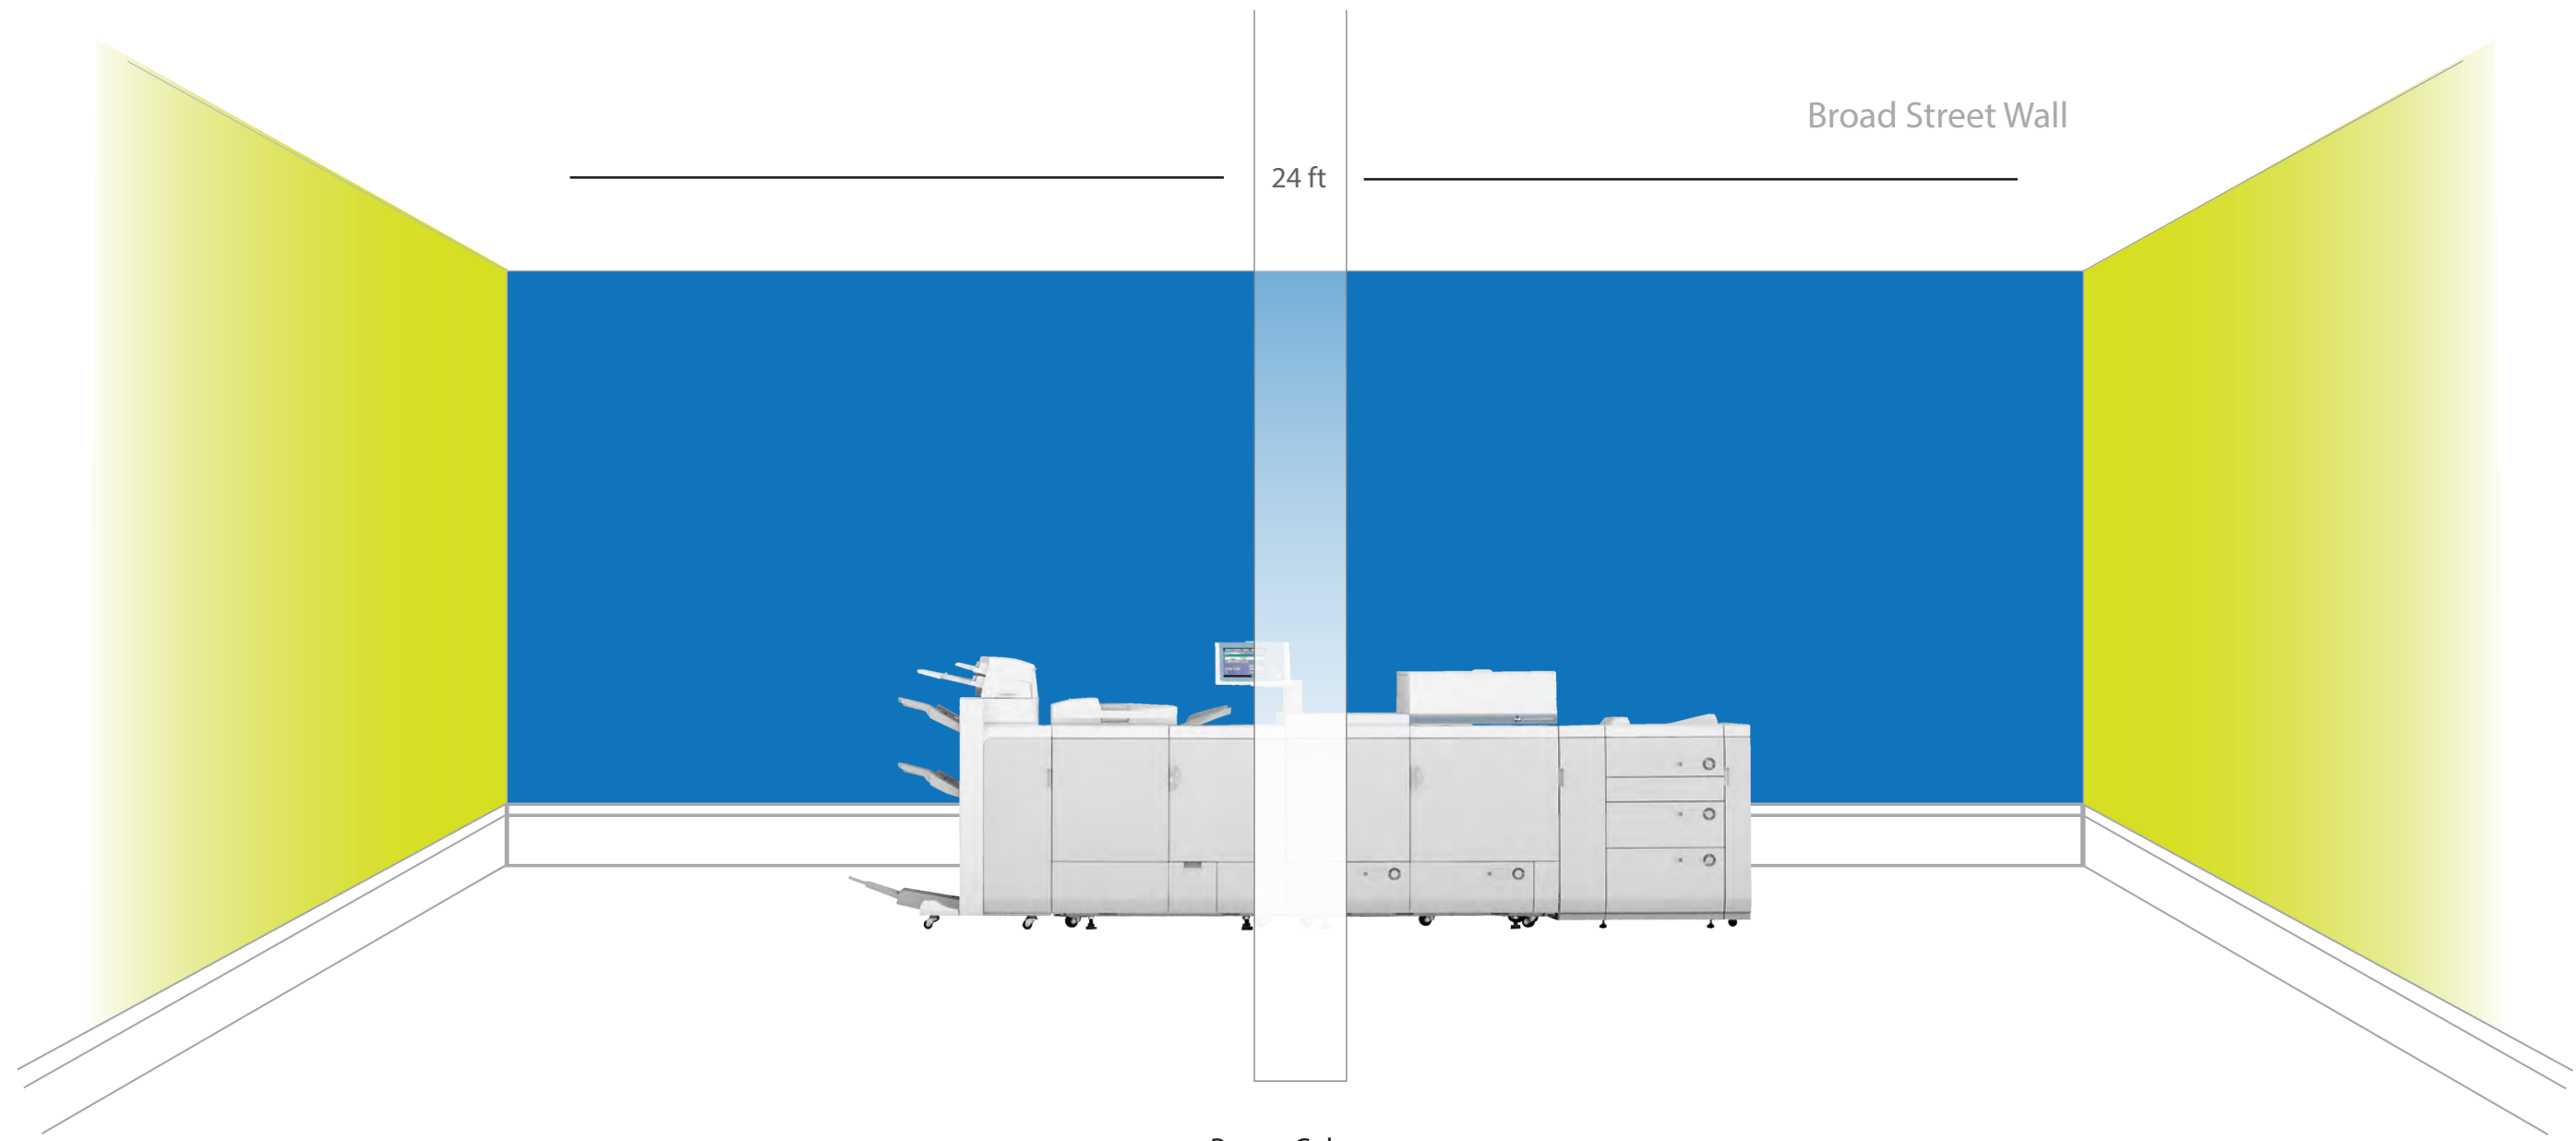

Derek, INTERIOR CONCEPTS

PRODUCTION SHOWROOM 3946 DEEP ROAD

Top View

Broad Street Wall

24 ft

Power Column

10-11 ft

3946 Deep Rock Road

Power Column

Warehouse Wall

3946 Deep Rock Road