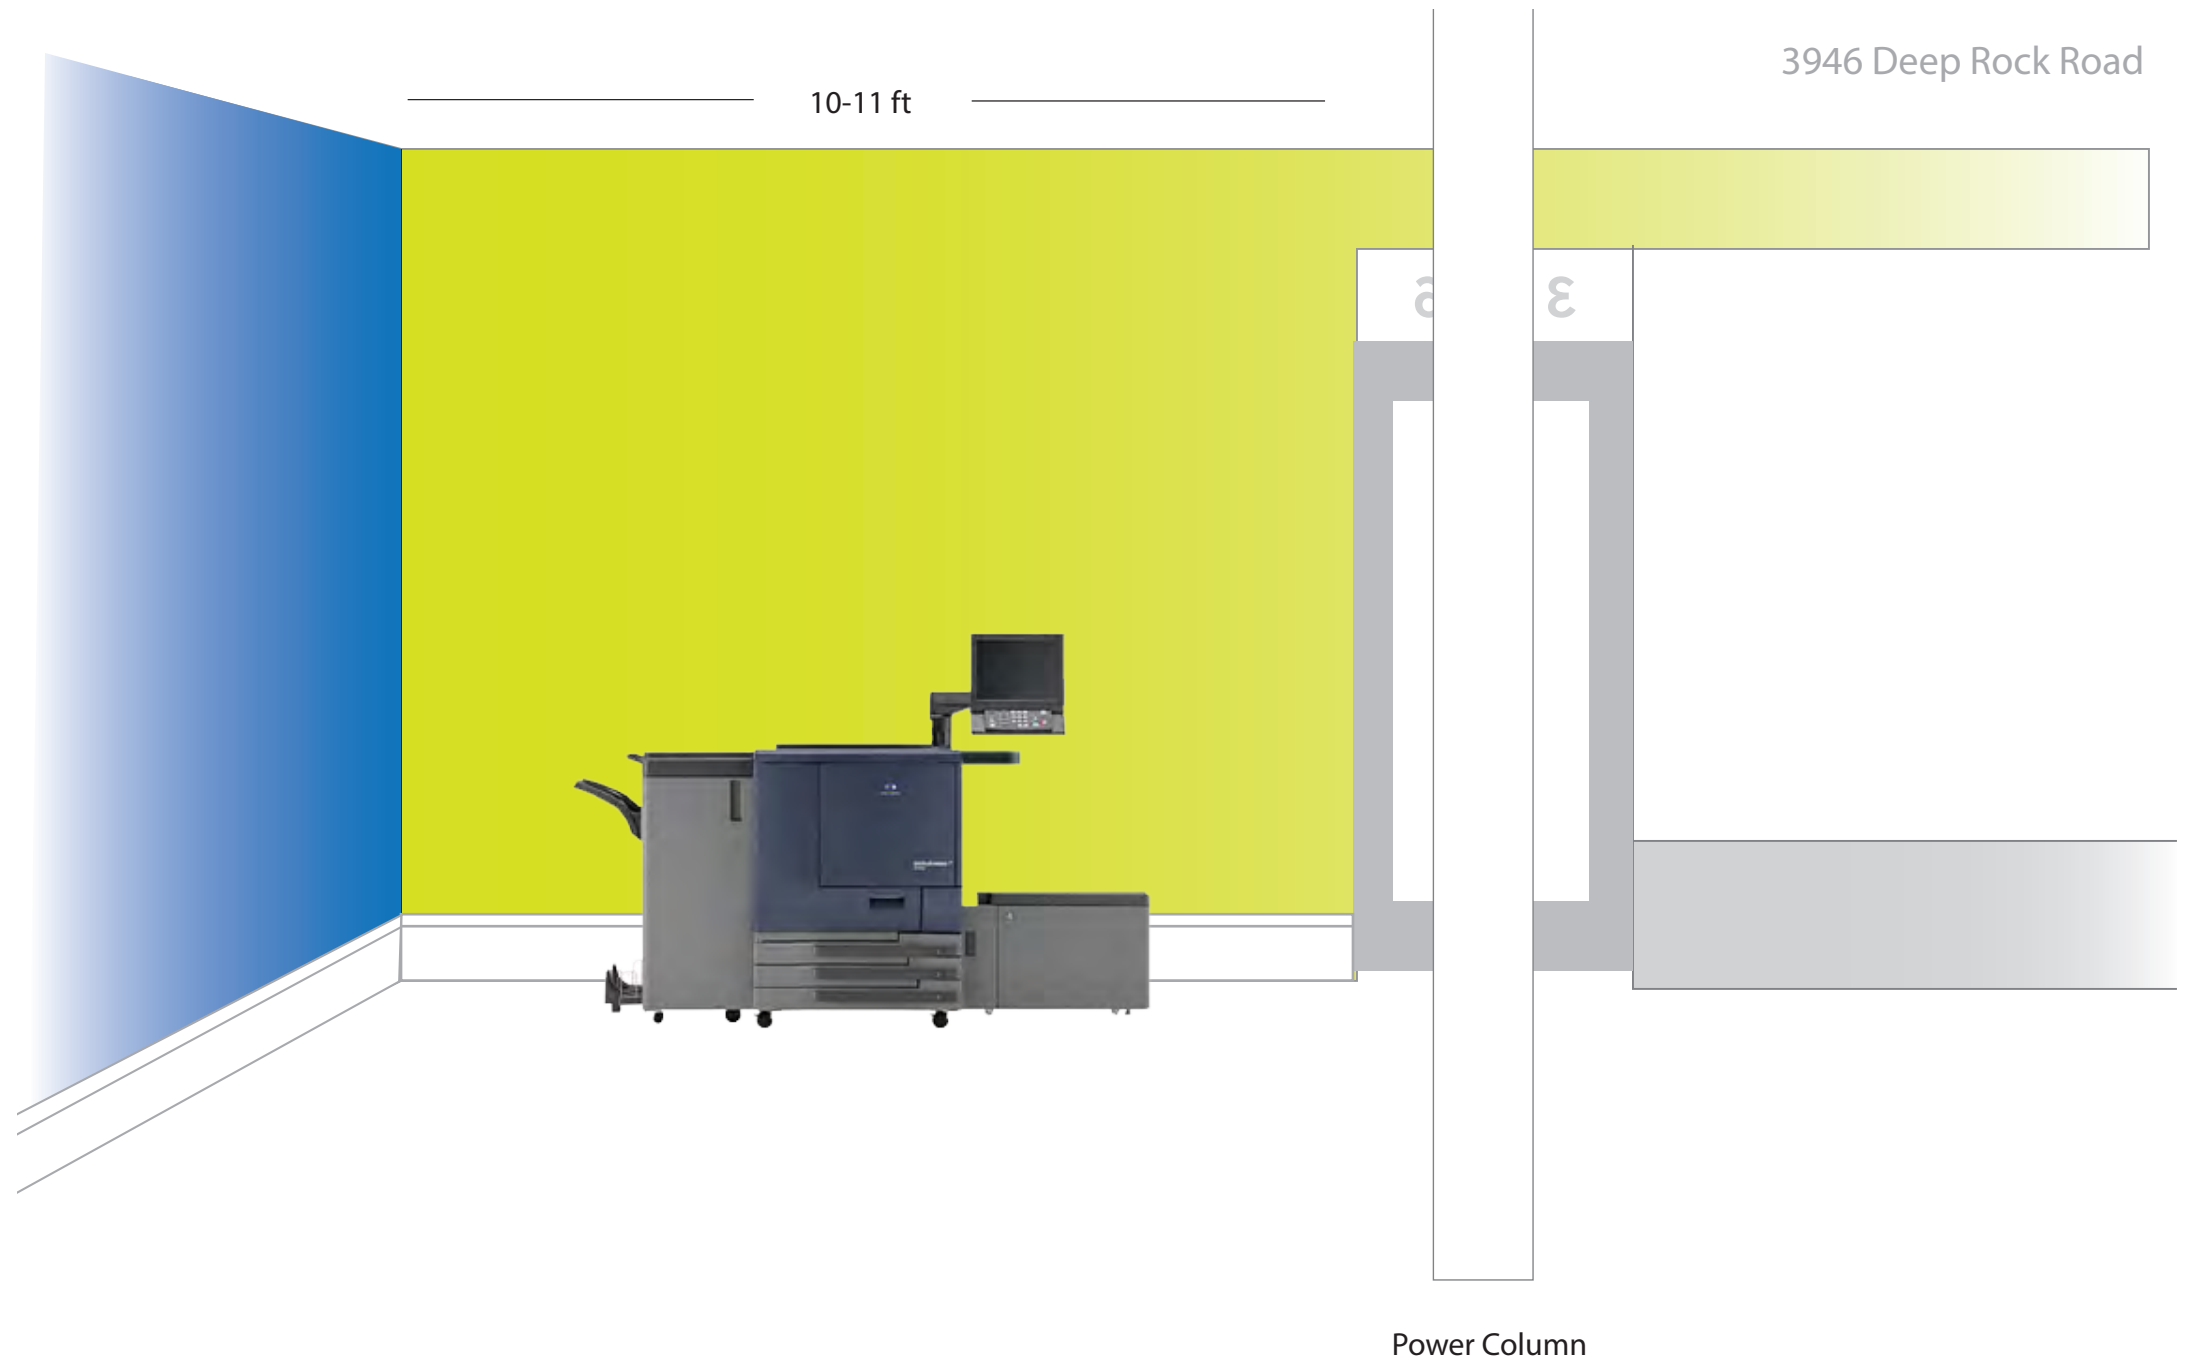

Derek, INTERIOR CONCEPTS

PRODUCTION SHOWROOM 3946 DEEP ROAD

Top View

Broad Street Wall

24 ft

Power Column

10-11 ft

3946 Deep Rock Road

Power Column

Warehouse Wall

3946 Deep Rock Road