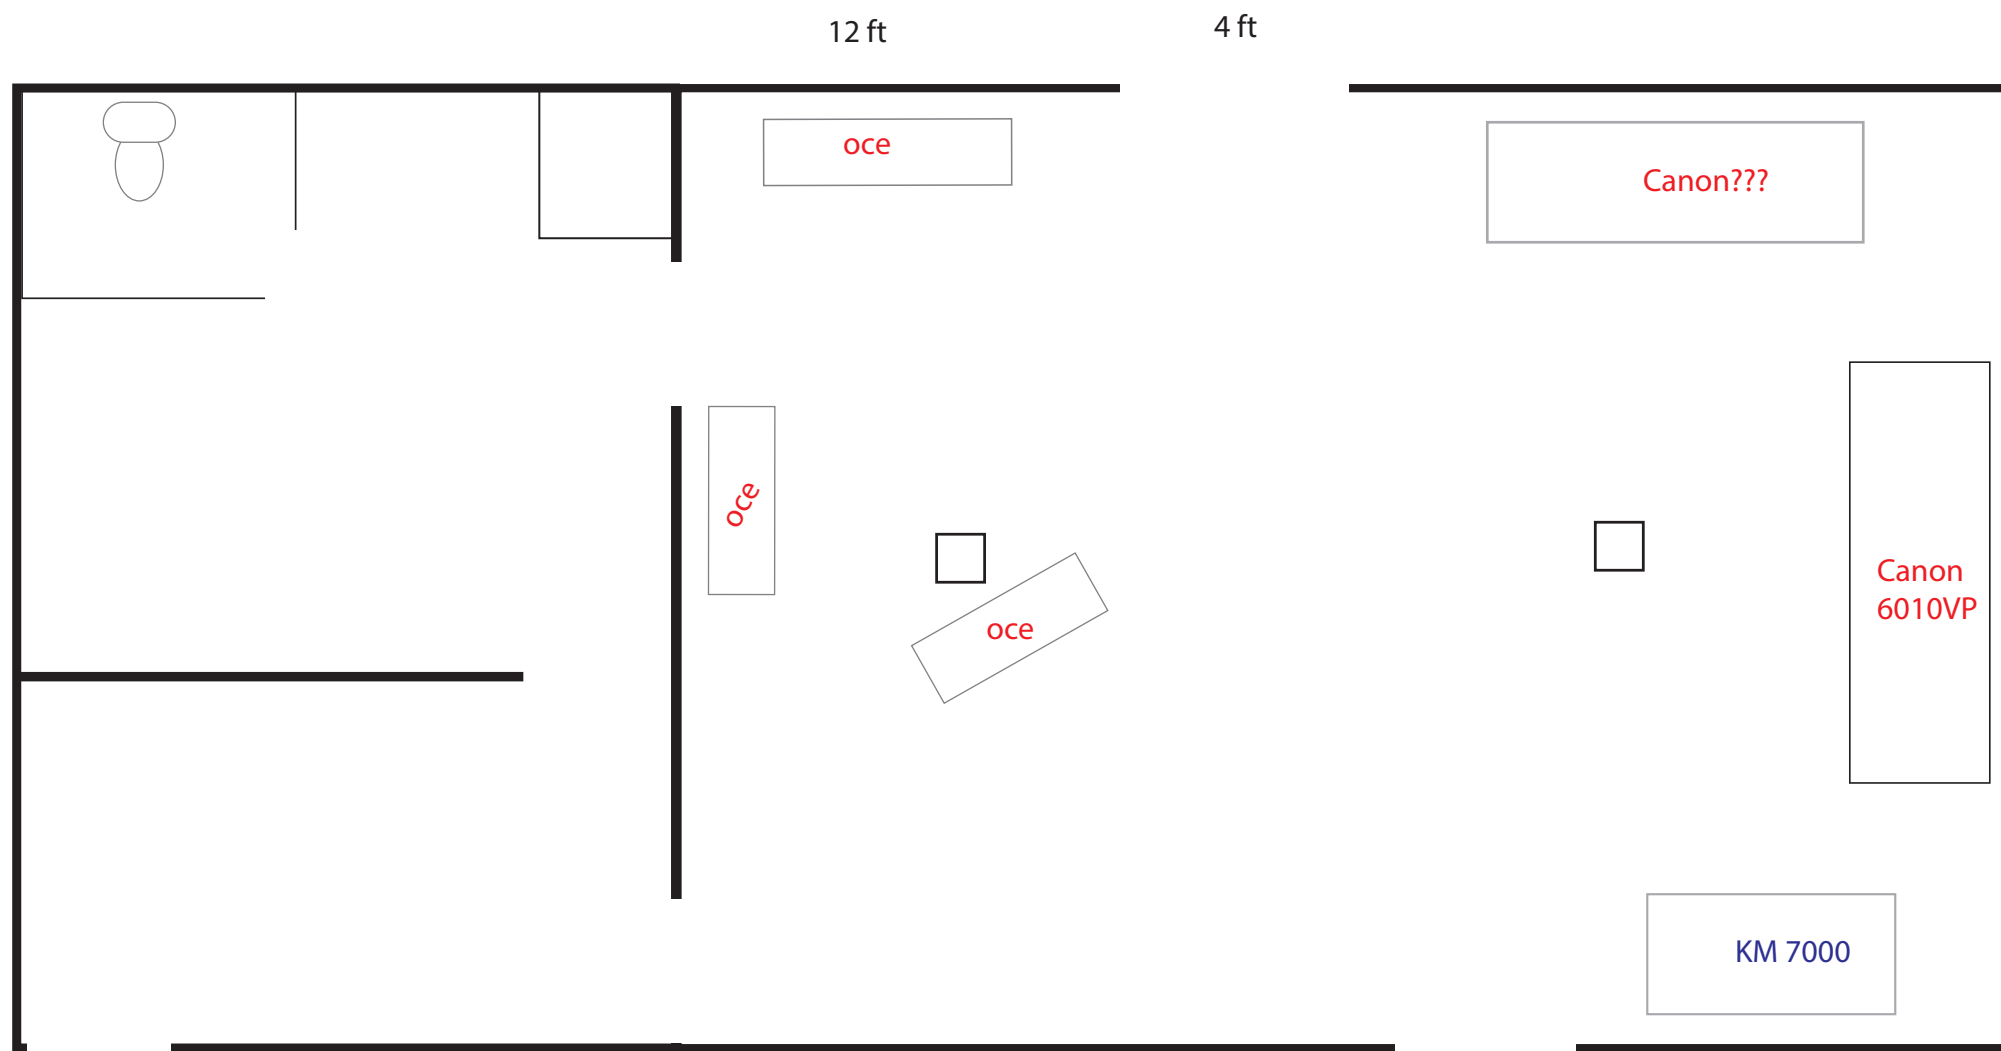

Derek, INTERIOR CONCEPTS

PRODUCTION SHOWROOM 3946 DEEP ROAD

Top View

Broad Street Wall

24 ft

Power Column

10-11 ft

3946 Deep Rock Road

Power Column

Warehouse Wall

3946 Deep Rock Road